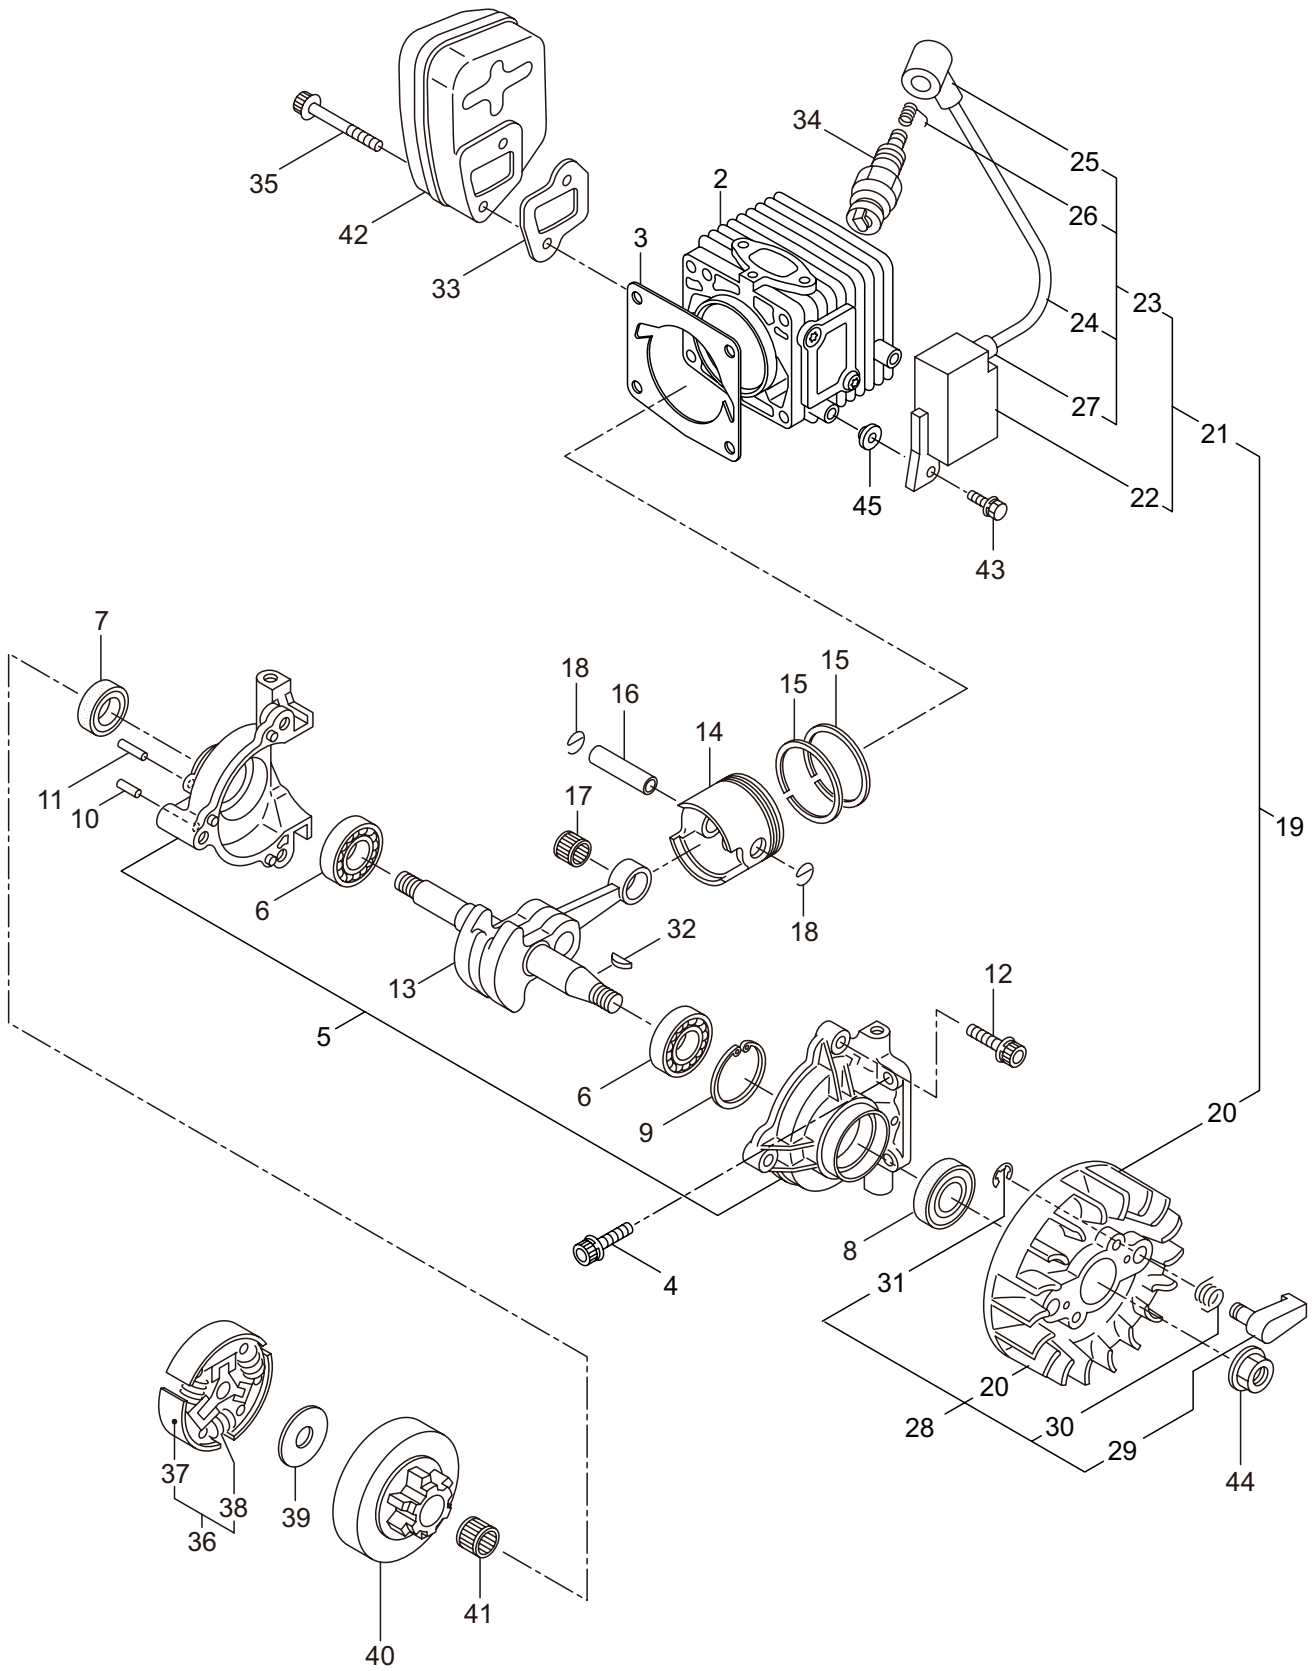

1. MCV3101TS(10)-01
ENGINE

Ref. No.	Part No.	Part Name	Q'ty	Remarks
1-1	362841	MCV3101TS(10)-01	1	
1-2	288931	Cylinder	1	
1-3	289341	Gasket	1	
1-4	261250	Cap Screw	4	M5x20
1-5	288846	Crankcase	1	
1-6	285521	Bearing	2	
1-7	285626	Oil Seal	1	
1-8	261492	Oil Seal	1	ISCD12287
1-9	055185	Snap Ring	1	#28
1-10	285560	Pin	1	3x9.8
1-11	285529	Pin	1	3x13.8
1-12	261232	Cap Screw	3	M5x20
1-13	285599	Crankshaft Comp.	1	
1-14	273265	Piston	1	
1-15	285590	Piston Ring	2	P111
1-16	285591	Piston Pin	1	
1-17	261037	Bearing,Needle	1	KBK8x11x11.8x1
1-18	261576	Clip,Piston	2	
1-19	289489	Magneto Ass'y	1	Incl.20-27
1-20	285555	Magneto Rotor	1	
1-21	289548	Ignition Coil Ass'y	1	Incl.22-27
1-22	289650	Coil	1	
1-23	286096	Cord Ass'y	1	Incl.24-27
1-24	286097	Cord	1	
1-25	261074	Plug Boot	1	
1-26	261075	Connector	1	
1-27	261072	Cap	1	
1-28	288365	Rotor Ass'y	1	Incl.20,29-31
1-29	285553	Starter Pawl	2	
1-30	285552	Spring	2	
1-31	020299	E-Ring	2	#4
1-32	261076	Woodruff Key	1	3x10
1-33	285472	Gasket	1	
1-34	288264	Spark Plug	1	NGK BPMR8Y
1-35	264223	Cap Screw	2	M5x40
1-36	285535	Clutch Ass'y	1	Incl.37,38
1-37	285655	Clutch Shoe	3	
1-38	285656	Spring	3	
1-39	285537	Washer	1	8x26xt2
1-40	286238	Clutch Drum	1	
1-40	286238K	Clutch Drum 1/4"	1	
1-41	285624	Needle Bearing	1	10x13x13
1-42	288965	Muffler Ass'y	1	
1-43	281211	Cap Screw	2	M4x20
1-44	261417	Nut,Rotor	1	M8
1-45	289481	Spacer	2