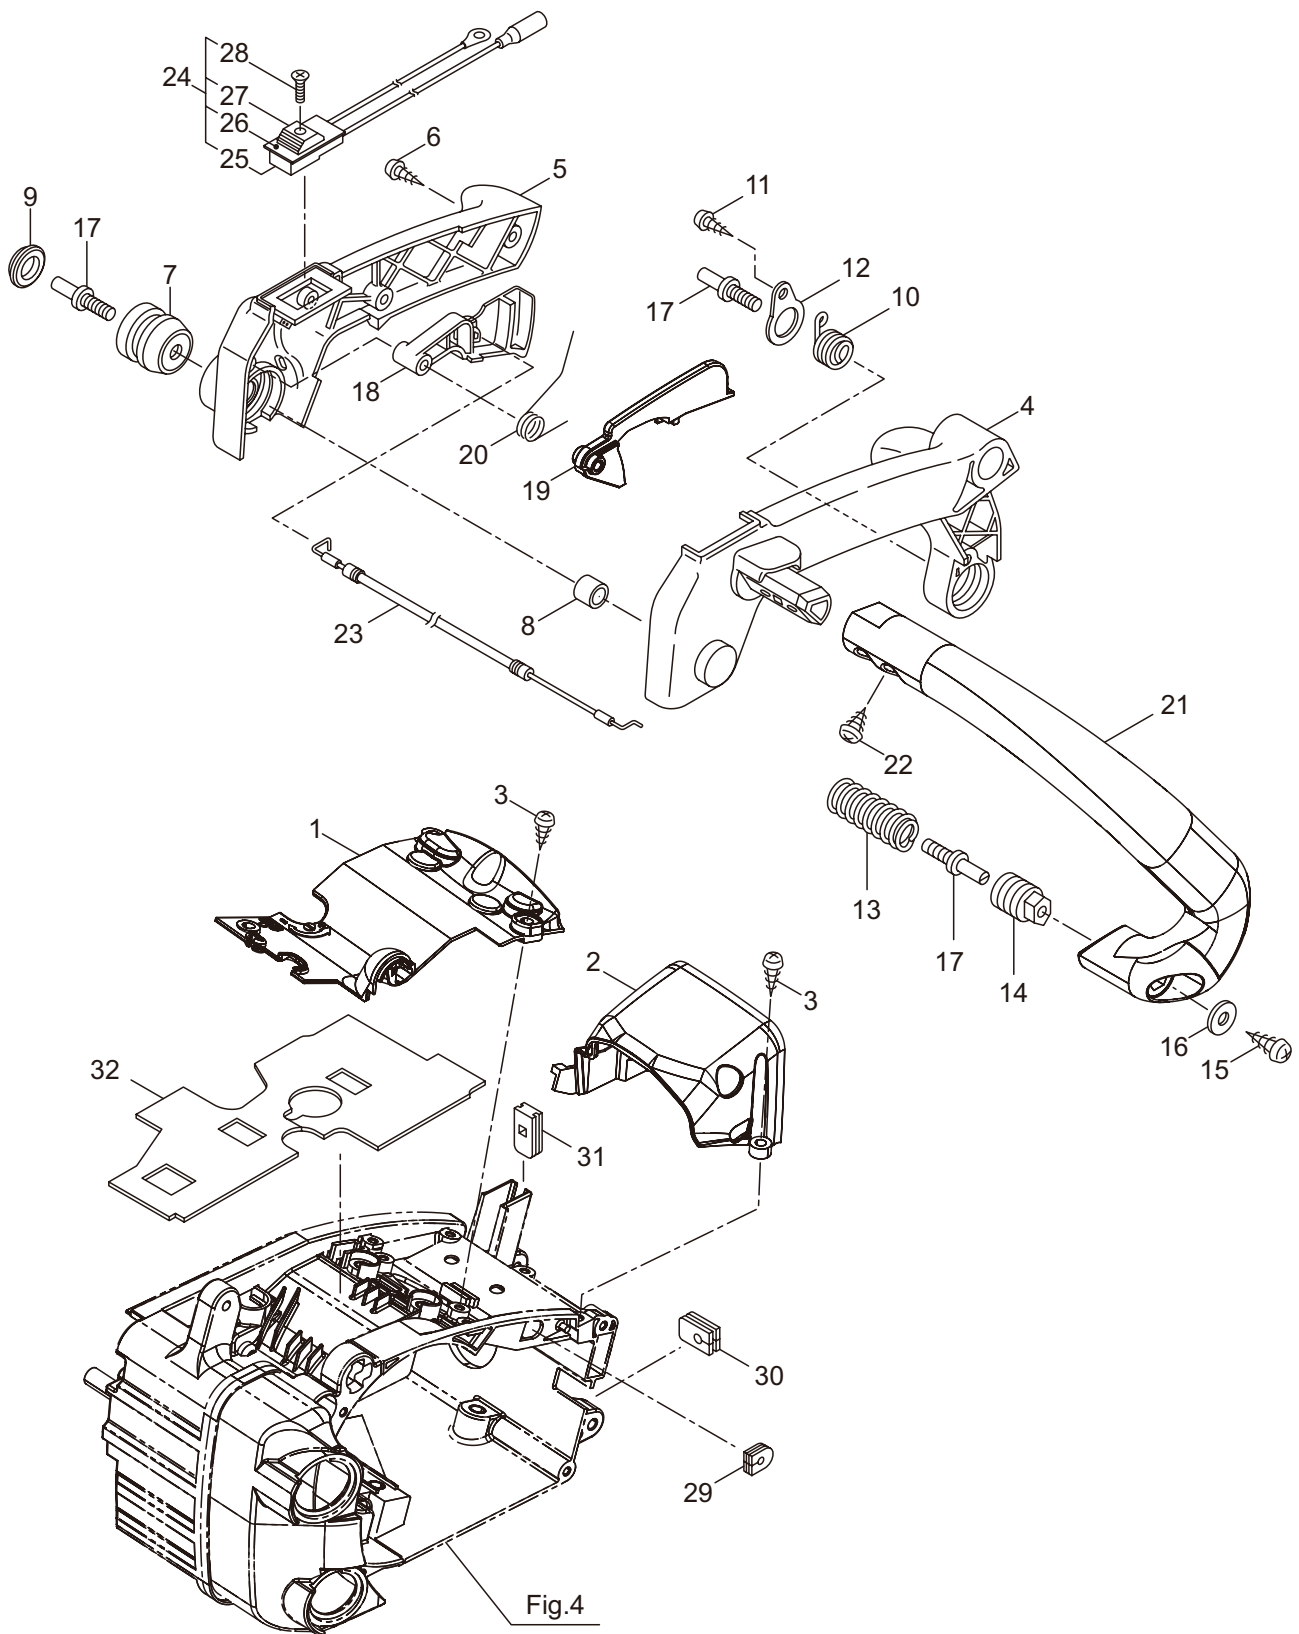

6. MCV3101TS(10)-01
HANDLE

Ref. No.	Part No.	Part Name	Q'ty	Remarks
6-1	285547	Top Cover	1	
6-2	286072	Carburetor Cover	1	
6-3	285631	Screw	5	M4x16
6-4	285620	Top Handle Case	1	
6-5	285621	Top Handle Cover	1	
6-6	285635	Screw	3	M4x14
6-7	285582	Buffer	1	
6-8	285565	Pipe	1	
6-9	285473	Cap	1	
6-10	285592	Spring	1	
6-11	285644	Screw	1	M4x12
6-12	285645	Stay	1	
6-13	285593	Spring	1	
6-14	285604	Boss	1	
6-15	285636	Screw	1	M5x20
6-16	263743	Washer	1	5.7x15.8xt2
6-17	285474	Stopper Bolt	3	
6-18	285602	Throttle Lever	1	
6-19	285603	Safety Lever	1	
6-20	285594	Spring	1	
6-21	285619	Side Handle	1	
6-22	285634	Screw	2	M5x14
6-23	285558	Cable Comp.	1	
6-24	286224	Switch Ass'y	1	Incl.25-28
6-25	286225	Switch	1	
6-26	286226	Label	1	
6-27	282171	Knob	1	
6-28	282172	Screw	1	
6-29	287300	Grommet	1	
6-30	285549	Grommet	1	
6-31	285642	Grommet	1	
6-32	286002	Gasket	1