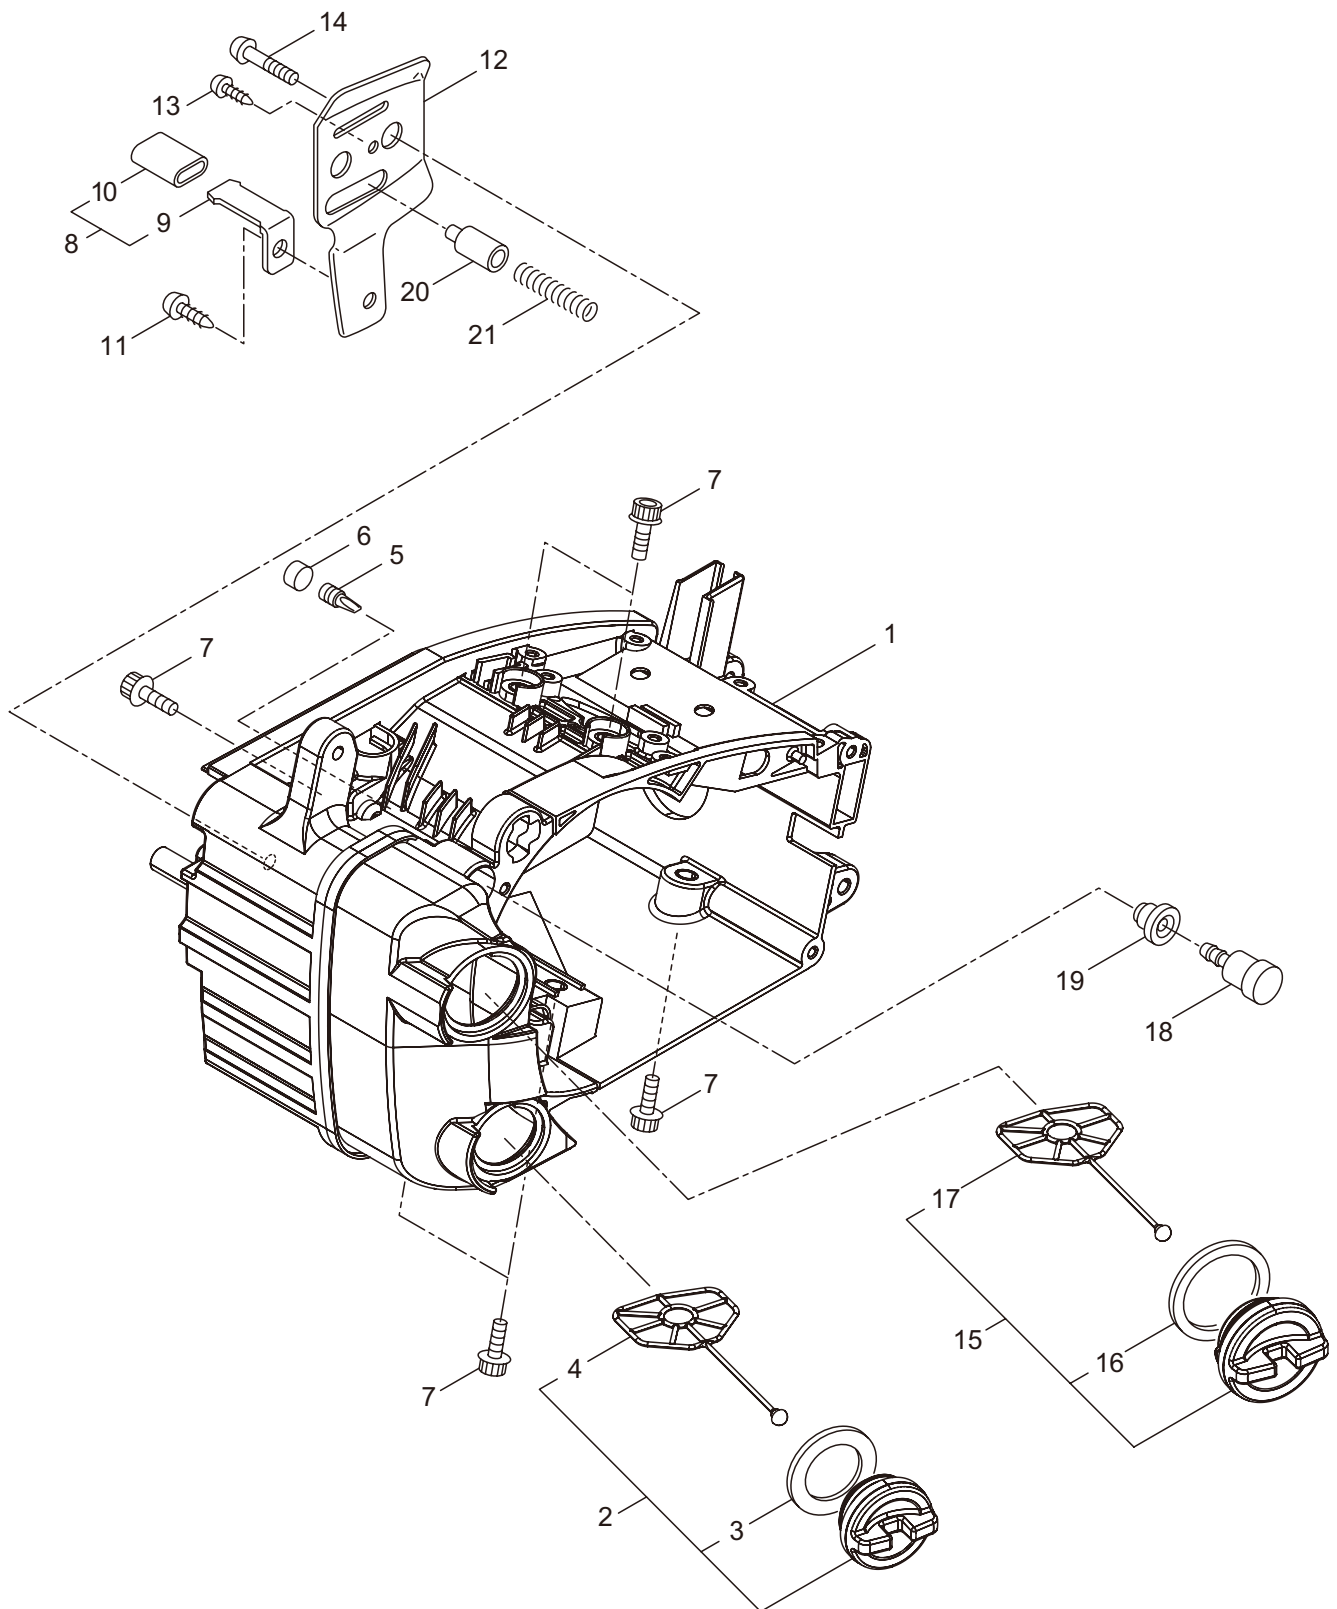

4. MCV3101TS(10)-01
ENGINE CASE

Ref. No.	Part No.	Part Name	Q'ty	Remarks
4-1	285694	Engine Case Ass'y	1	
4-2	285501	Oil Cap Ass'y	1	Incl.3,4
4-3	285503	Packing	1	
4-4	285504	Holder	1	
4-5	285574	Breather	1	
4-6	285526	Element	1	
4-7	285632	Bolt	6	M5x16
4-8	286803	Chain Catcher Ass'y	1	Incl.9,10
4-9	285583	Chain Catcher	1	
4-10	285585	Tube	1	7x10.5x18L
4-11	285634	Screw	1	M5x14
4-12	285531	Guide Plate L	1	
4-13	285627	Screw	1	M3x8
4-14	286804	Screw	1	M5x20x8
4-15	286051	Fuel Cap Ass'y	1	Incl.16-17
4-16	286063	Packing	1	
4-17	285504	Holder	1	
4-18	285832	Breather Ass'y	1	
4-19	285573	Breather Grommet	1	
4-20	285628	Cap	1	
4-21	285629	Spring	1