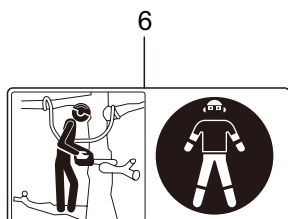

8. MCV3101TS(10)-01
LABEL, ACCESSORIES

Ref. No.	Part No.	Part Name	Q'ty	Remarks
8-1	287256	Label	1	MARUYAMA
8-2	287255	Label	1	REVERSE
8-3	273029	Label	1	MCV3101TS
8-4	287160	Label	1	E JUST
8-5	273036	Label	1	110 dB
8-6	287653	Label	1	
8-7	287161	Label	1	
8-8	287616	Label	1	
8-9	285766	Guide Bar	1	
8-10	289536	Chain	1	
8-11	286044	Chain Cover	1	
8-12	288652	Combi Box Spanner	1	13x19 L=190
8-13	285732	Screwdriver	1	
8-14	286865	Screwdriver	1	
8-15	285729	File	1	
8-16	285730	File Grip	1	
8-17	274914	Instruction Manual	1	<GB/ES/PT>
8-18	274915	Instruction Manual	1	<FR/DE/IT>
8-19	523846	Parts List	1	MCV3101TS(10)-01
8-20	272020	Label	1