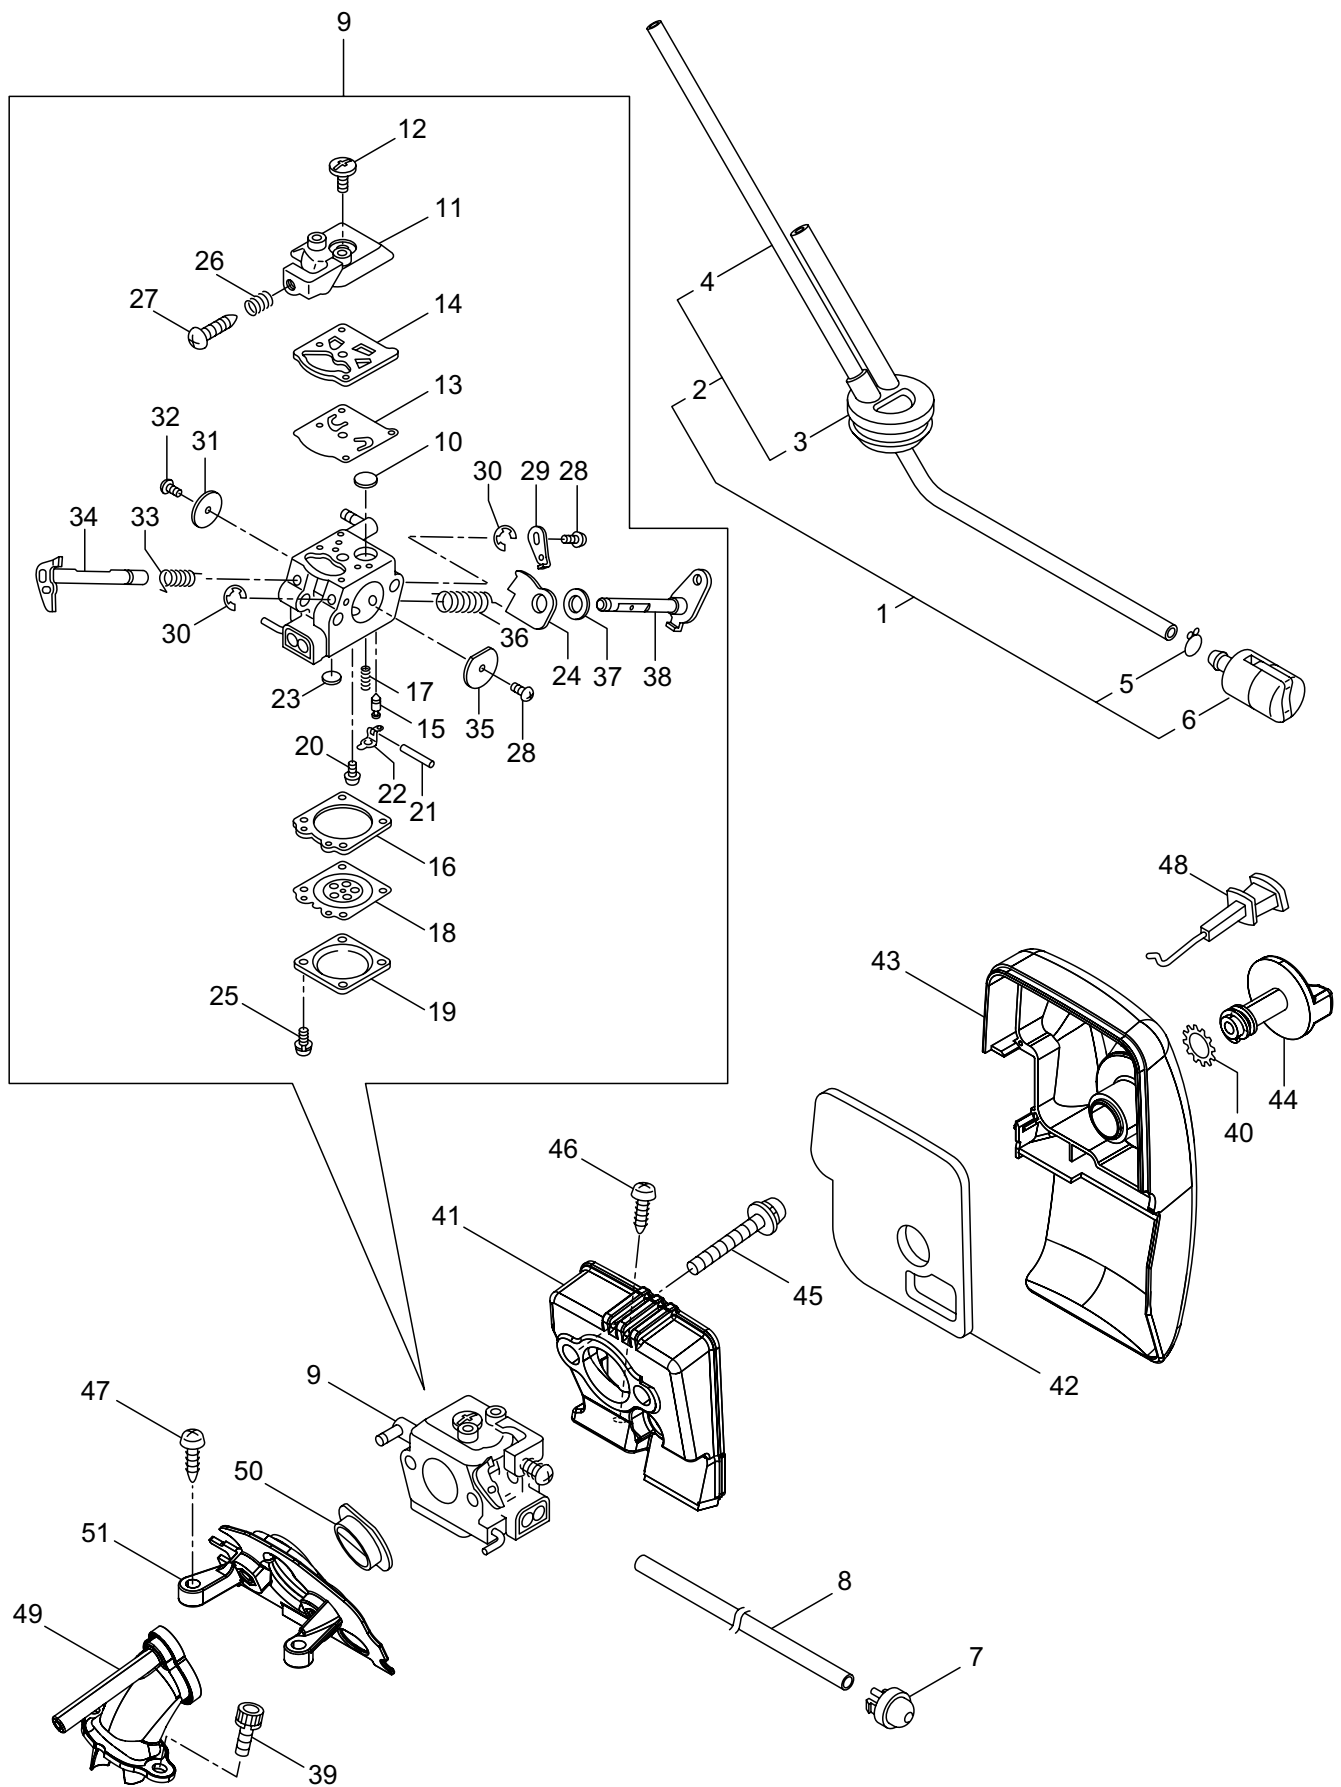

3. MCV3101TS(10)-01
CARBURETOR

Ref. No.	Part No.	Part Name	Q'ty	Remarks
3-46	285631	Screw	1	M4x16
3-47	285631	Screw	2	M4x16
3-48	285580	Choke Rod	1	
3-49	285495	Insulator	1	
3-50	288551	Ring	1	
3-51	285497	Plate	1