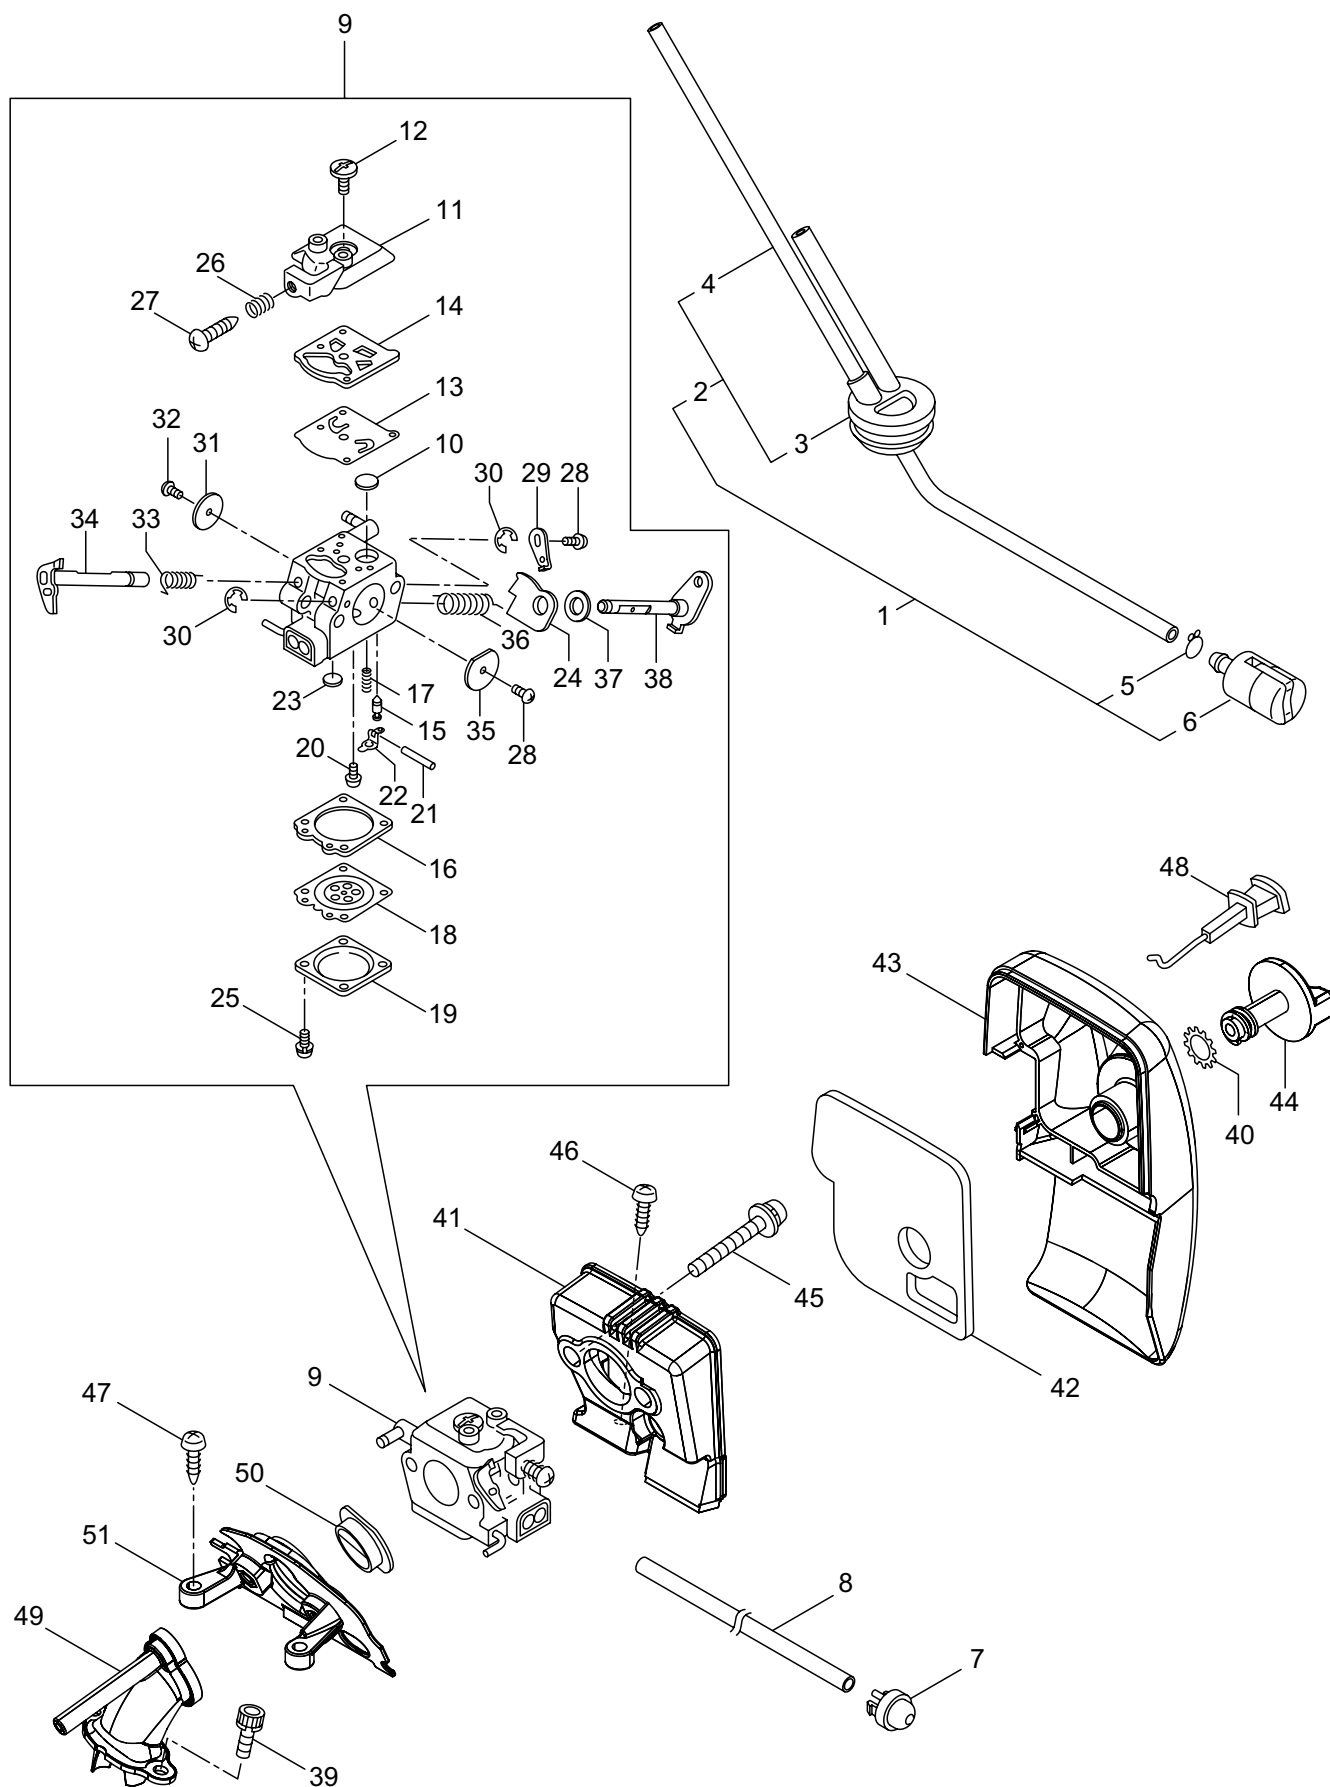

3. MCV3101TS(10)-01
CARBURETOR

Ref. No.	Part No.	Part Name	Q'ty	Remarks
3-1	285488	Fuel Pipe Ass'y	1	Incl.2-6
3-2	285489	Pipe Ass'y	1	Incl.3,4
3-3	285490	Fuel Grommet	1	
3-4	285491	Fuel Pipe A	1	3x5x222L
3-5	261117	Clip	2	
3-6	286749	Filter Ass'y	1	
3-7	282299	Pump	1	
3-8	285492	Fuel Pipe B	1	2.4x5x145L
3-9	289500	Carburetor Ass'y	1	Incl.10-38
3-10	261872	Screen	1	
3-11	287168	Pump Cover	1	
3-12	287169	Screw	1	
3-13	287170	Diaphragm	1	
3-14	287171	Gasket	1	
3-15	262986	Needle Valve	1	
3-16	263727	Gasket	1	
3-17	287172	Spring	1	
3-18	283905	Diaphragm, Meterring	1	
3-19	263726	Cover Plate	1	
3-20	287173	Screw	1	
3-21	262989	Lever Pin	1	
3-22	262990	Lever	1	
3-23	287174	Plug	1	
3-24	287191	Lever	1	
3-25	287192	Screw	4	
3-26	287178	Spring	1	
3-27	287179	Idle Adjust Screw	1	
3-28	287180	Screw	2	
3-29	287181	Lever	1	
3-30	287182	Ring	2	
3-31	287183	Throttle Valve	1	
3-32	287184	Screw	1	
3-33	287185	Spring	1	
3-34	287186	Shaft	1	
3-35	287187	Choke Valve	1	
3-36	287188	Spring	1	
3-37	287189	Washer	1	
3-38	287190	Shaft	1	
3-39	285618	Bolt	2	M4x12
3-40	288404	Washer	1	
3-41	285539	Cleaner Body	1	
3-42	285584	Element	1	
3-43	285579	Cleaner Cover	1	
3-44	285540	Knob	1	
3-45	285633	Screw	2	M5x45