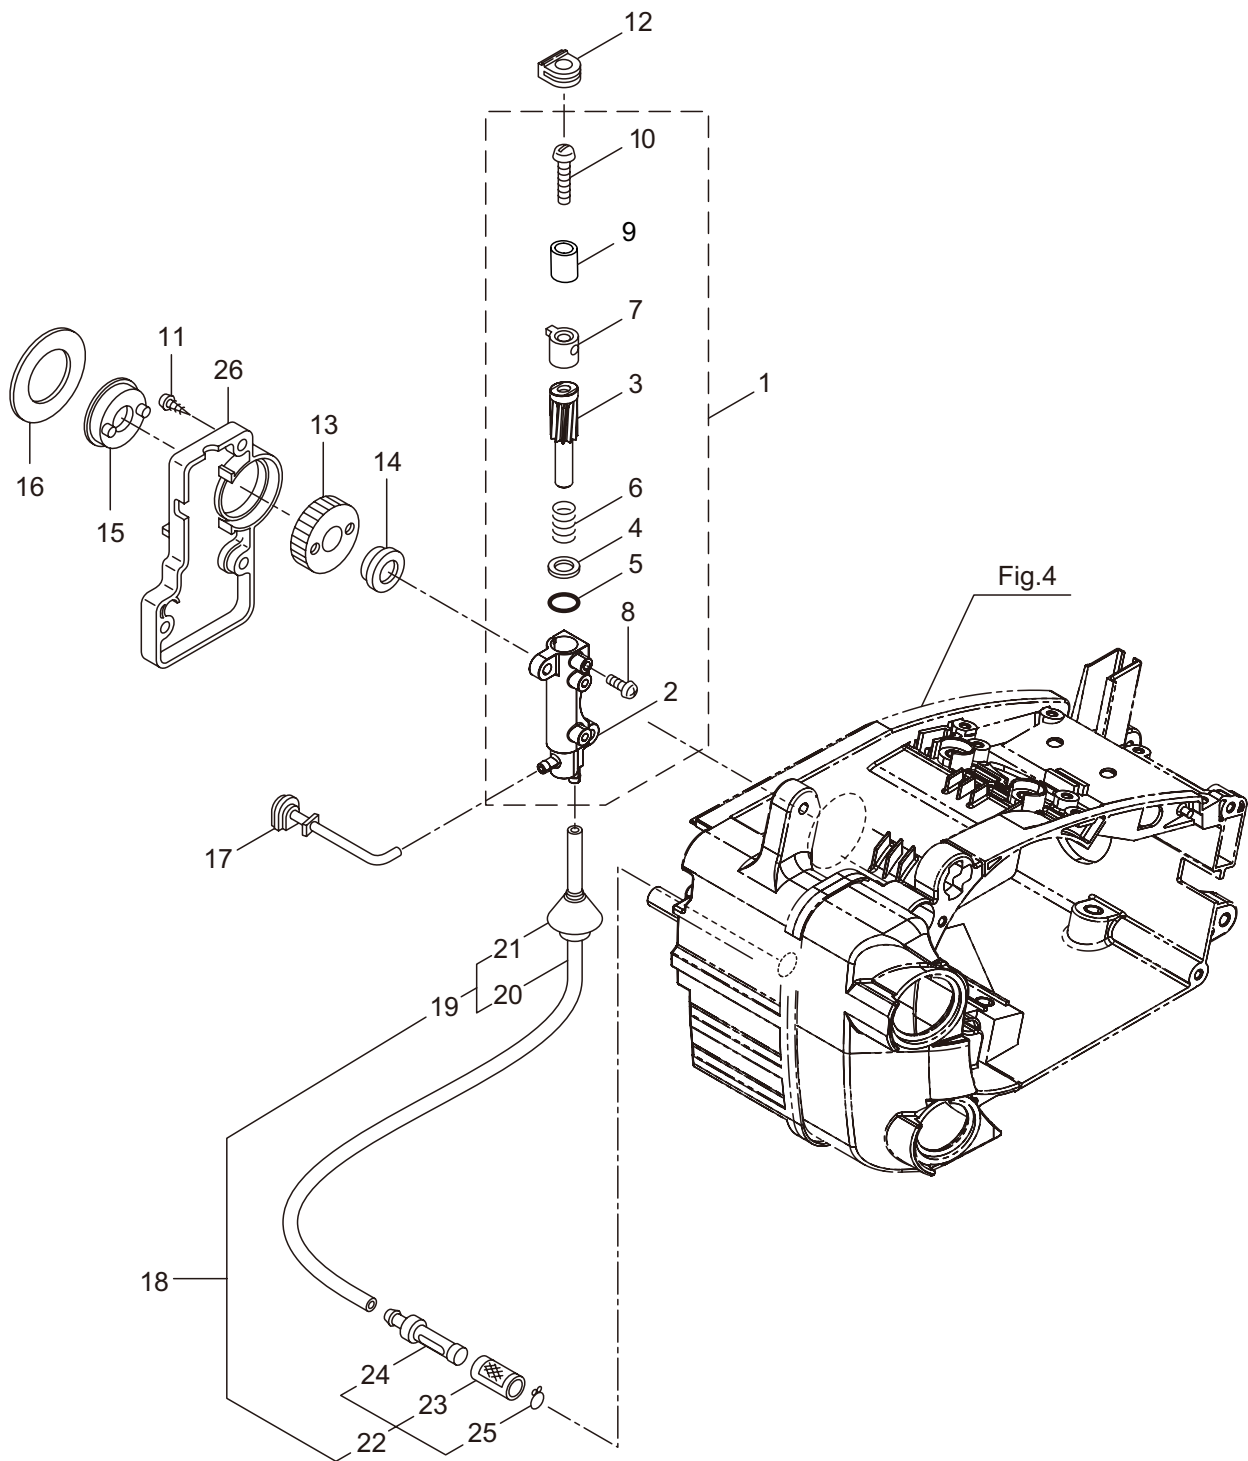

PARTS LIST

MCV3101TS(10)-01

CONTENTS

1. ENGINE	1 ~ 2
2. OIL PUMP	3 ~ 4
3. CARBURETOR	5 ~ 8
4. ENGINE CASE	9 ~ 10
5. RECOIL STARTER	11 ~ 12
6. HANDLE	13 ~ 14
7. CHAIN CASE	15 ~ 16
8. LABEL, ACCESSORIES	17 ~ 18

2. MCV3101TS(10)-01
OIL PUMP

Ref. No.	Part No.	Part Name	Q'ty	Remarks
2-1	286816	Oil Pump Ass'y	1	Incl.2-10
2-2	285527	Pump Body	1	
2-3	285550	Wheel Gear	1	
2-4	286801	Washer	1	t0.5 6.5x9.8
2-5	014759	O-Ring	1	P6
2-6	285551	Spring	1	
2-7	285534	Pump Cap	1	
2-8	285630	Screw	1	M3x8
2-9	288184	Sleeve	1	
2-10	285617	Screw	1	M4x25
2-11	285631	Screw	5	M4x16
2-12	285528	Grommet	1	
2-13	286303	Worm Gear	1	
2-14	286843	Bush	1	
2-15	286305	Bush	1	
2-16	286241	Washer	1	
2-17	285522	Oil Pipe A	1	
2-18	286802	Oil Pipe B Ass'y	1	Incl.19-25
2-19	285523	Oil Pipe B Ass'y	1	Incl.20,21
2-20	265725	Pipe	1	220L
2-21	261339	Grommet	1	
2-22	286818	Oil Filtr Ass'y	1	Incl.23-25
2-23	285524	Oil Filtr	1	
2-24	285525	Oil Filtr Body	1	
2-25	261117	Clip	1	
2-26	285598	Oil Pump Cover	1	