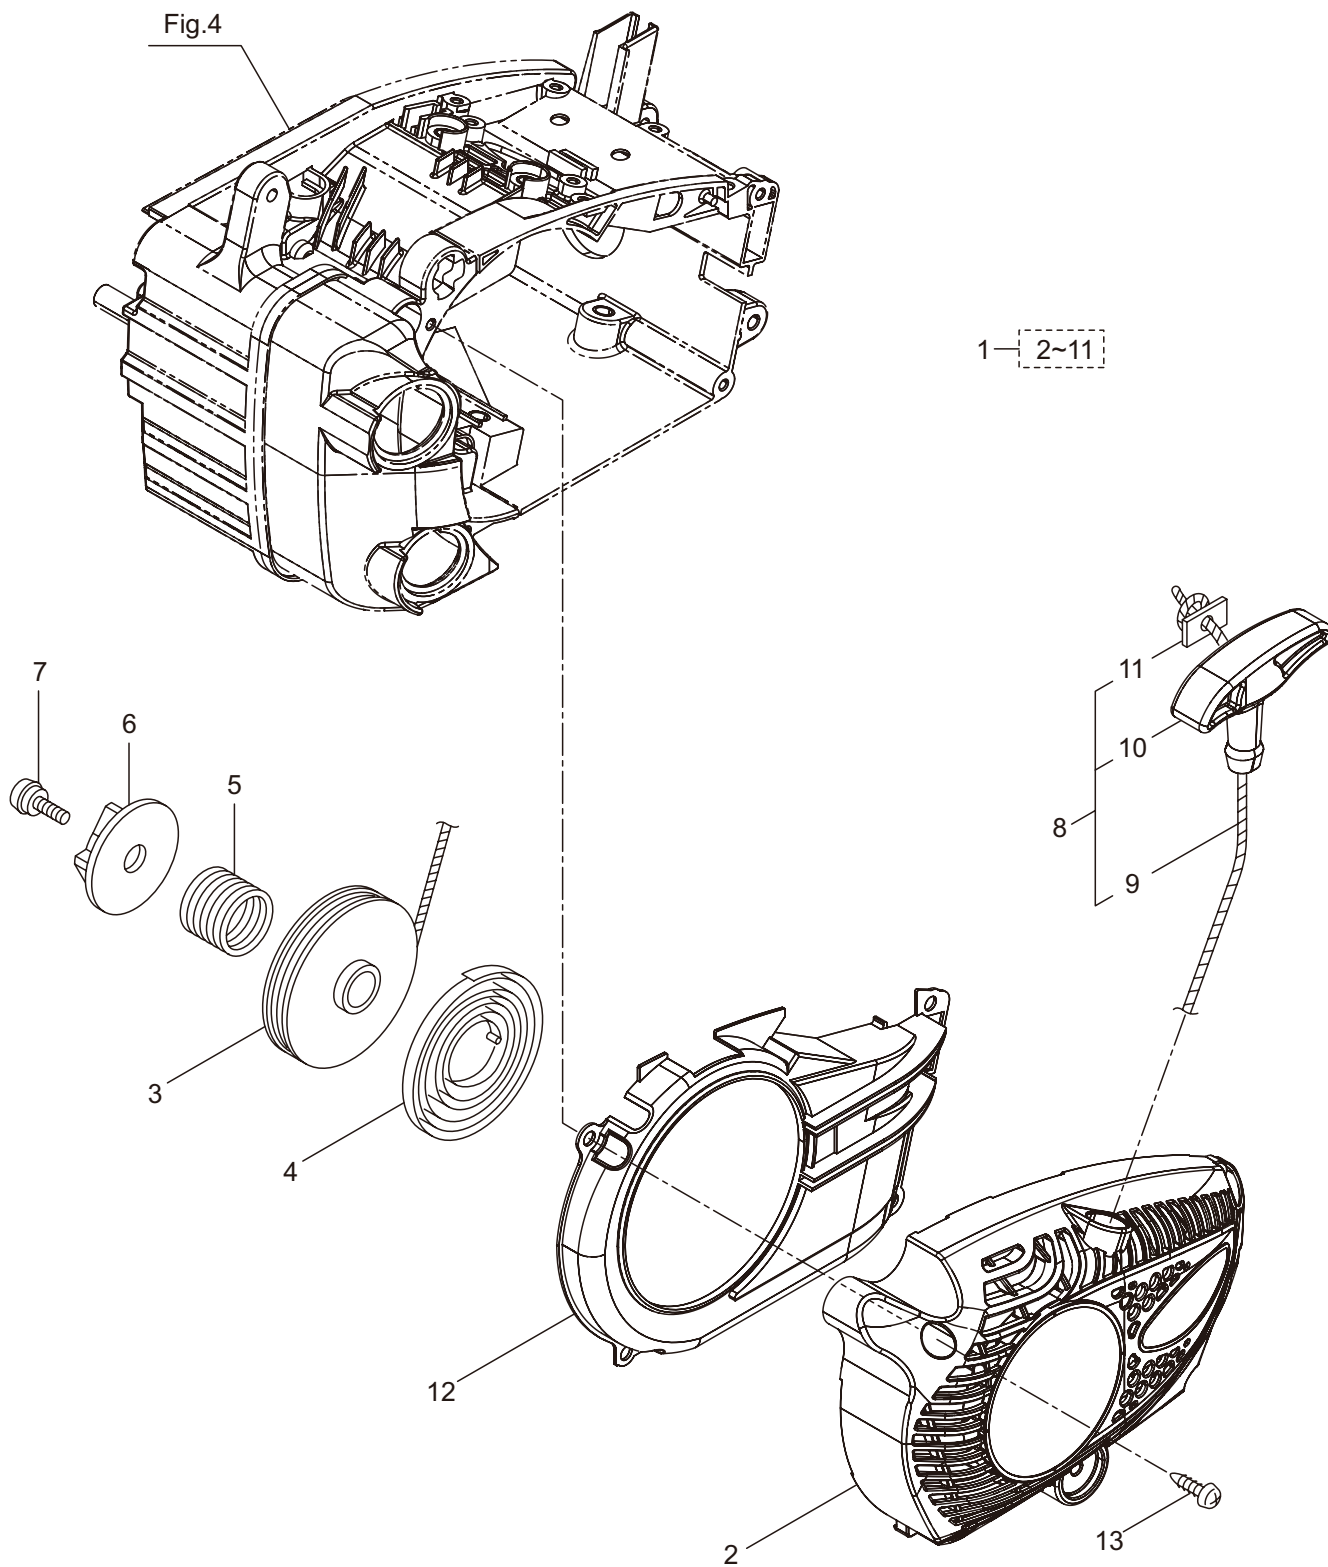

5. MCV3101TS(10)-01
RECOIL STARTER

Ref. No.	Part No.	Part Name	Q'ty	Remarks
5-1	285577	Recoil Starter Ass'y	1	Incl.2-11
5-2	285695	Starter Case Comp.	1	
5-3	283274	Reel	1	
5-4	283275	Spring Ass'y	1	
5-5	283276	Damper Spring	1	
5-6	285597	Cam Plate	1	
5-7	267213	Screw	1	
5-8	285697	Rope Ass'y	1	Incl.9-11
5-9	283279	Starter Rope	1	
5-10	285581	Starter Knob	1	
5-11	283281	Rope Stopper	1	
5-12	285548	Fan Cover	1	
5-13	285631	Screw	4	M4x16